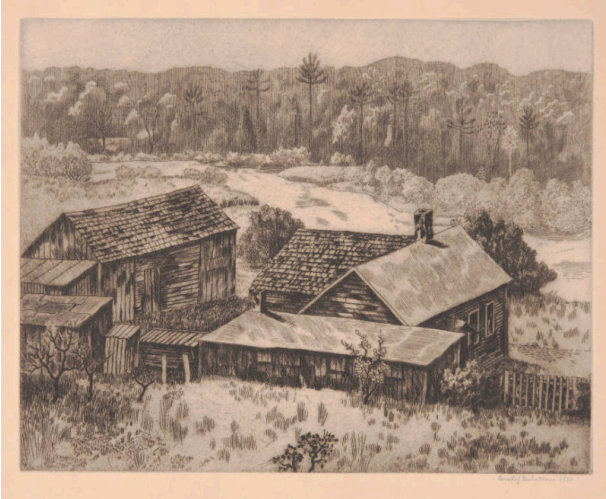

Basic Detail Report

An Abandoned Farm

Date

1934

Primary Maker

Gustaf Oscar Dalström

Medium

Etching on paper

Dimensions

IMAGE: 7 3/4 x 9 7/8 in. (196.9 x 250.8 mm) PLATE: 7 3/4

x 9 7/8 in. (19.7 x 25.1 cm) SHEET: 10 7/8 x 11 7/8 in. (276.2 x 301.6 mm)

Credit Line

KSU, Marianna Kistler Beach Museum of Art, gift of Barbara J. Thompson, in memory of C.A. Seward