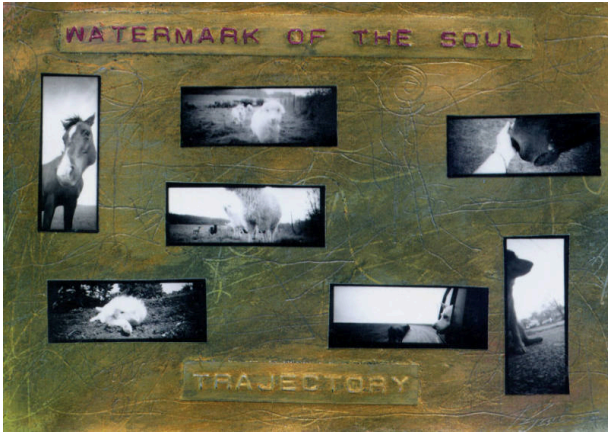

Basic Detail Report

Watermark of the Soul

Portfolio

Kansas Artists' Postcard Series XVIII

Date

1995

Primary Maker

Barbara Rutherford

Medium

Photomechanical reproduction on paper

Dimensions

IMAGE/SHEET: 4 x 5 13/16 in. (101.6 x 147.6 mm)

Credit Line

KSU, Marianna Kistler Beach Museum of Art

Object number

CM16I.2023