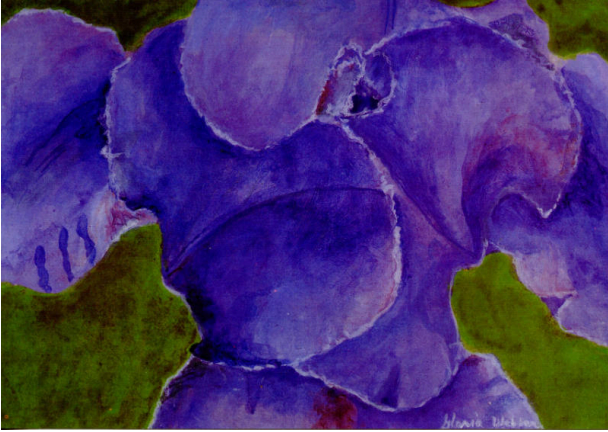

Basic Detail Report

Lavender Iris

Portfolio

Kansas Artists' Postcard Series XIII

Date

1990

Primary Maker

Gloria Jean Webber

Medium

Photomechanical reproduction on paper

Dimensions

IMAGE/SHEET: 4 x 5 13/16 in. (101.6 x 147.6 mm)

Credit Line

KSU, Marianna Kistler Beach Museum of Art

Object number

CM12I.2023