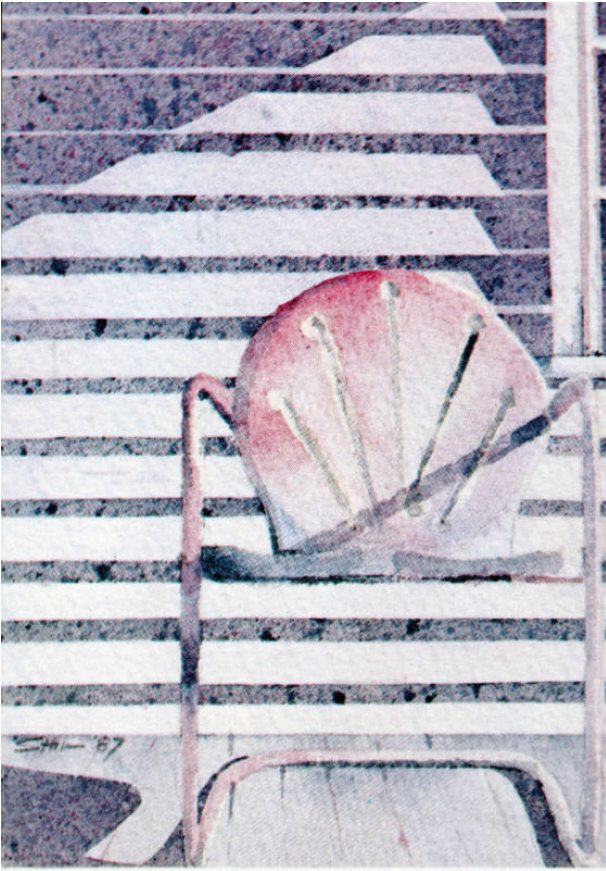

Basic Detail Report

Anna's Porch

Portfolio

Kansas Artists' Postcard Series X

Date

1987

Primary Maker

Association of Community Arts Councils of Kansas

Medium

Photomechanical reproduction on paper

Dimensions

IMAGE/SHEET: 5 13/16 x 4 in. (147.6 x 101.6 mm)

Credit Line

KSU, Marianna Kistler Beach Museum of Art

Object number

CM9g.2023