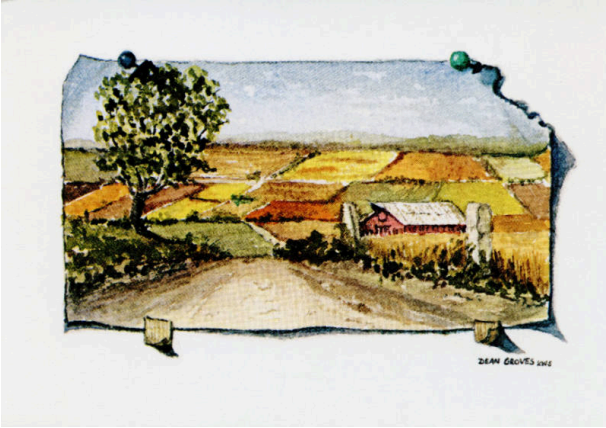

Basic Detail Report

Kansas

Portfolio

Kansas Artists' Postcard Series X

Date

1987

Primary Maker

Dean Groves

Medium

Photomechanical reproduction on paper

Dimensions

IMAGE/SHEET: 4 x 5 13/16 in. (101.6 x 147.6 mm)

Credit Line

KSU, Marianna Kistler Beach Museum of Art

Object number

CM9c.2023