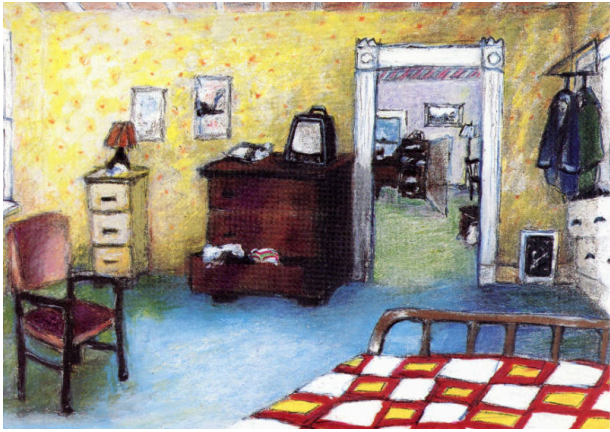

Basic Detail Report

Room for More

Portfolio

Kansas Artists' Postcard Series IX

Date

1986

Primary Maker

Susan McCarthy

Medium

Photomechanical reproduction on paper

Dimensions

IMAGE/SHEET: 4 x 5 13/16 in. (101.6 x 147.6 mm)

Credit Line

KSU, Marianna Kistler Beach Museum of Art

Object number

CM8p.2023