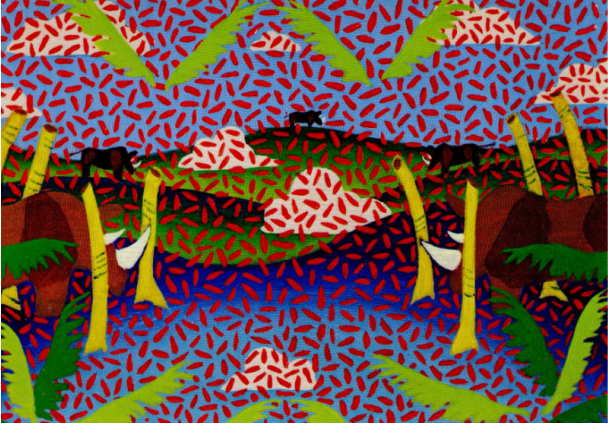

Basic Detail Report

Maybe They'll Go Away

Portfolio

Kansas Artists' Postcard Series III

Date

1980

Primary Maker

Nancy Kay Means

Medium

Photomechanical reproduction on paper

Dimensions

IMAGE/SHEET: 4 x 5 13/16 in. (101.6 x 147.6 mm)

Credit Line

KSU, Marianna Kistler Beach Museum of Art

Object number

CM4g.2023