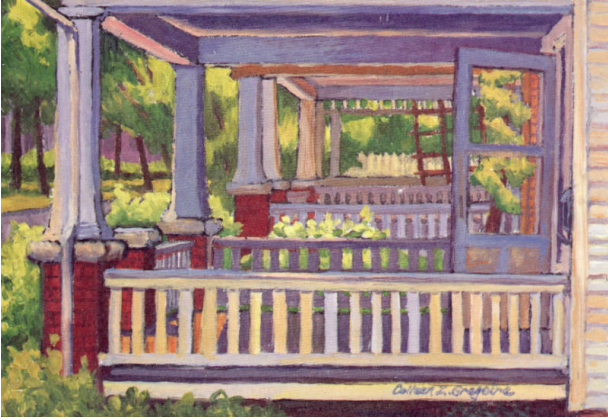

Basic Detail Report

Front Porches

Portfolio

Kansas Artists' Postcard Series

Date

1983

Primary Maker

Colleen Zacharias Gregoire

Medium

Photomechanical reproduction on paper

Dimensions

IMAGE/SHEET: 4 x 5 13/16 in. (101.6 x 147.6 mm)

Credit Line

KSU, Marianna Kistler Beach Museum of Art

Object number

CM13k.2022