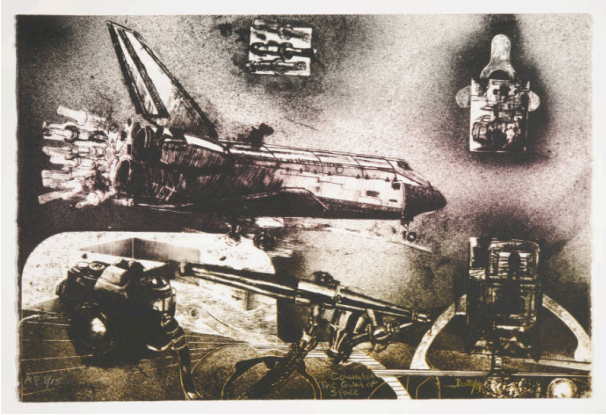

Basic Detail Report

Columbia the Gem of Space

Date

1981

Primary Maker

Juan Boza Sanchez

Edition

Artist's Proof 4/15

Medium

Color lithograph on paper

Dimensions

IMAGE/SHEET: 15 x 22 1/4 in. (381 x 565.2 mm)

Credit Line

KSU, Marianna Kistler Beach Museum of Art, gift of Benjamin Ortiz and Victor Torchia, Jr.

Object number

2022.72