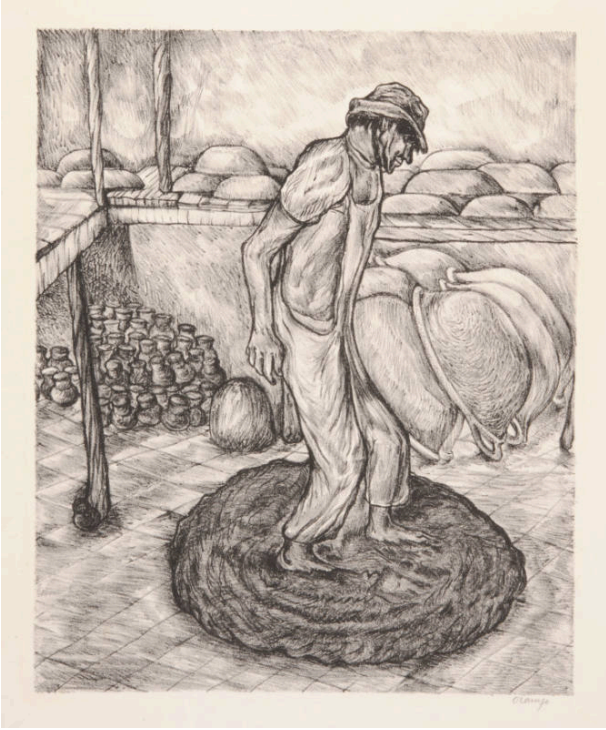

## Pottery Maker from Toluca

**Date**

1946

**Primary Maker**

Isidoro O'Campo

**Medium**

Lithograph on paper

**Dimensions**

IMAGE: 13 3/4 x 11 1/4 in. (349.3 x 285.8 mm) SHEET: 17  
x 14 15/16 in. (431.8 x 379.4 mm)

**Credit Line**

KSU, Marianna Kistler Beach Museum of Art, gift of  
Benjamin Ortiz and Victor Torchia, Jr.

**Object number**