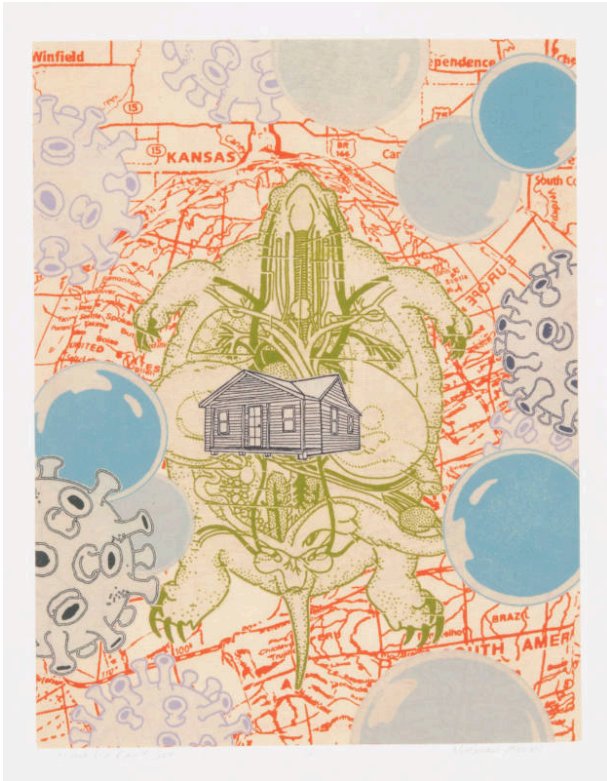

Basic Detail Report

What We Can't See

Date

2021

Primary Maker

Norman Akers

Medium

Color monoprint with chine-collé on paper

Dimensions

IMAGE: 10 1/8 x 8 7/8 in. (257.2 x 225.4 mm) SHEET: 18 x 14 3/4 in. (457.2 x 374.7 mm)

Credit Line

KSU, Marianna Kistler Beach Museum of Art

Object number

2022.24