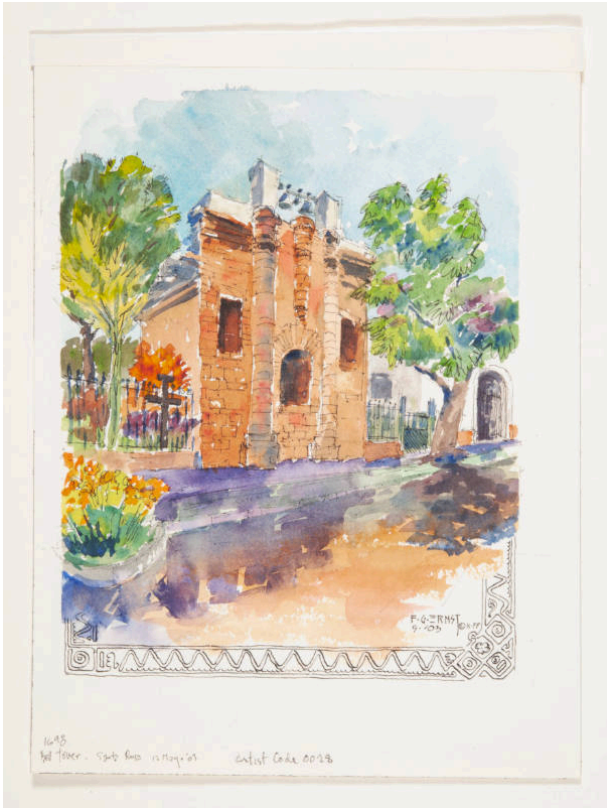

Basic Detail Report

Bell Tower - Santa Rosa

Portfolio

Kansas Paraguay Partners

Date

May 12, 2003

Primary Maker

F. Gene Ernst

Medium

Watercolor and ink on paper

Dimensions

IMAGE: 9 5/8 x 7 1/2 in. (244.5 x 190.5 mm) SHEET: 12 1/8 x 9 in. (308 x 228.6 mm)

Credit Line

KSU, Marianna Kistler Beach Museum of Art, gift of Steve Ernst on behalf of F. Gene Ernst Family