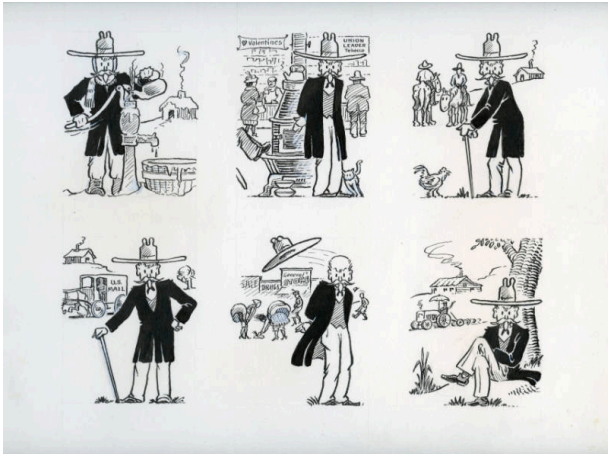

Basic Detail Report

Six The Colonel cartoons (frozen water pump, Valentines, 2 cowboys, U.S. Mail, wind, umbrella tractor)

Portfolio

The Colonel

Date

1972

Primary Maker

Herschel C. Logan

Medium

Ink with graphite on paper

Dimensions

IMAGE/SHEET: 10 1/4 x 12 in. (260.4 x 304.8 mm)

Credit Line

KSU, Marianna Kistler Beach Museum of Art, gift of Peggy L. Sondergard & Samuel H. Logan

Object number