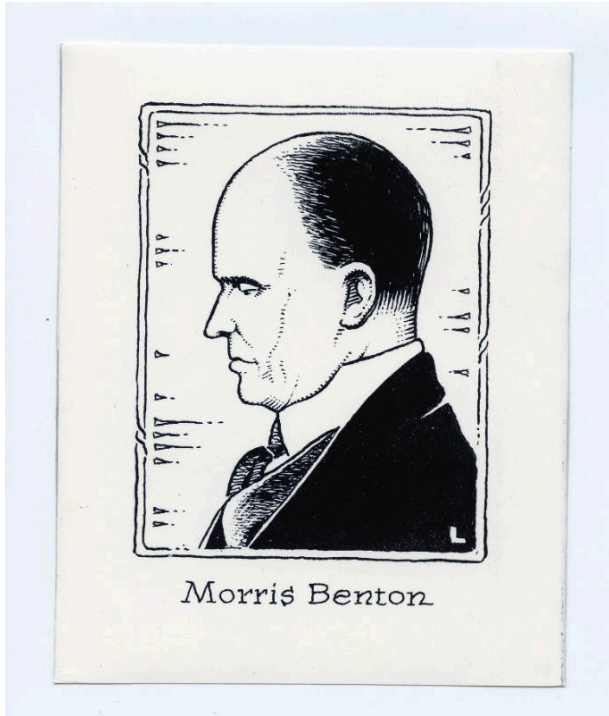

Basic Detail Report

L. Sondergard & Samuel H. Logan

Object number

CM78iii.2019

Morris Benton

Portfolio

Great Names in Printmaking

Date

ca. 1935

Primary Maker

Herschel C. Logan

Medium

Lithograph (aluminum plate) on paper

Dimensions

IMAGE/SHEET: 5 3/16 x 4 5/16 in. (131.8 x 109.6 mm)

Credit Line