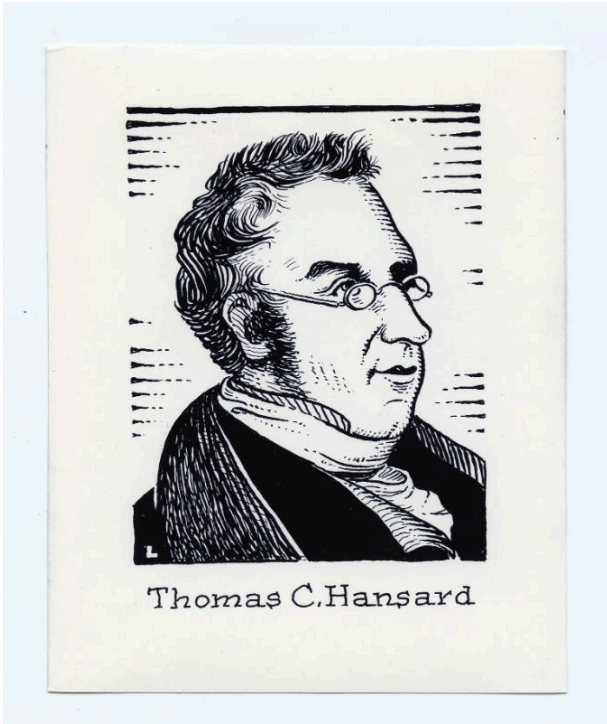

Basic Detail Report

L. Sondergard & Samuel H. Logan

Object number

CM78vv.2019

Thomas C. Hansard

Portfolio

Great Names in Printmaking

Date

ca. 1935

Primary Maker

Herschel C. Logan

Medium

Lithograph (aluminum plate) on paper

Dimensions

IMAGE/SHEET: 5 3/16 x 4 5/16 in. (131.8 x 109.6 mm)

Credit Line