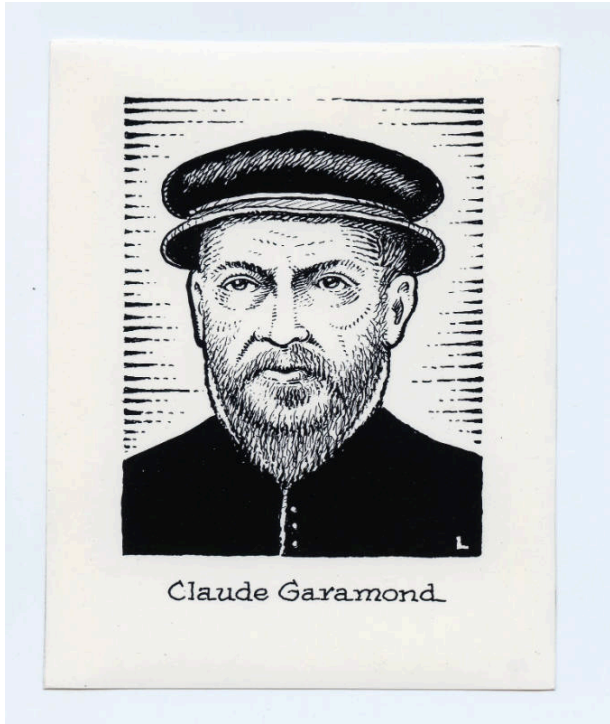

Basic Detail Report

Claude Garamond

Portfolio

Great Names in Printmaking

Date

ca. 1935

Primary Maker

Herschel C. Logan

Medium

Lithograph (aluminum plate) on paper

Dimensions

IMAGE/SHEET: 5 3/16 x 4 5/16 in. IMAGE/SHEET: 132 x 110 mm

Credit Line

KSU, Marianna Kistler Beach Museum of Art, gift of Peggy L. Sondergard & Samuel H. Logan