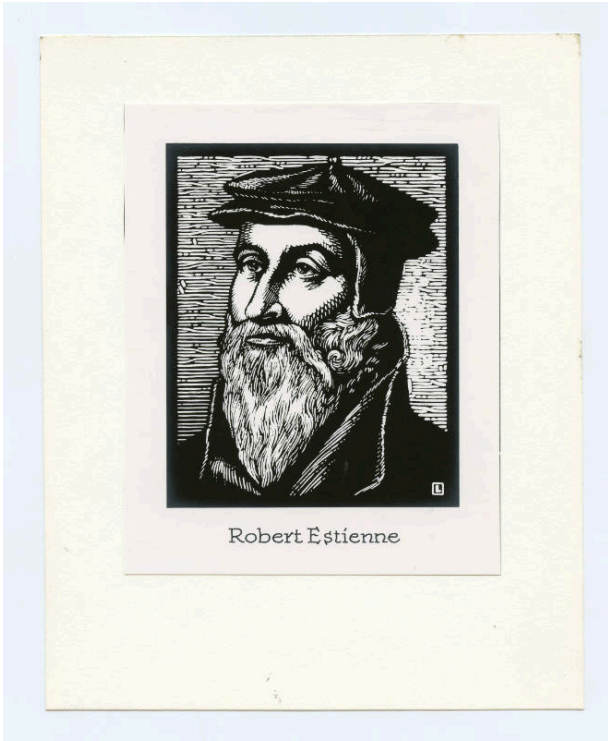

Basic Detail Report

Robert Estienne

Portfolio

Great Names in Printmaking

Date

ca. 1935

Primary Maker

Herschel C. Logan

Medium

Lithograph (aluminum plate) on paper mounted on cardstock

Dimensions

IMAGE: 4 1/2 x 3 5/8 in. (114.3 x 92.1 mm) SHEET: 5 5/16 x 6 13/16 in. (135 x 173.1 mm) SECONDARY SUPPORT: 8 5/16 x 6 13/16 in. (211.2 x 173.1 mm)