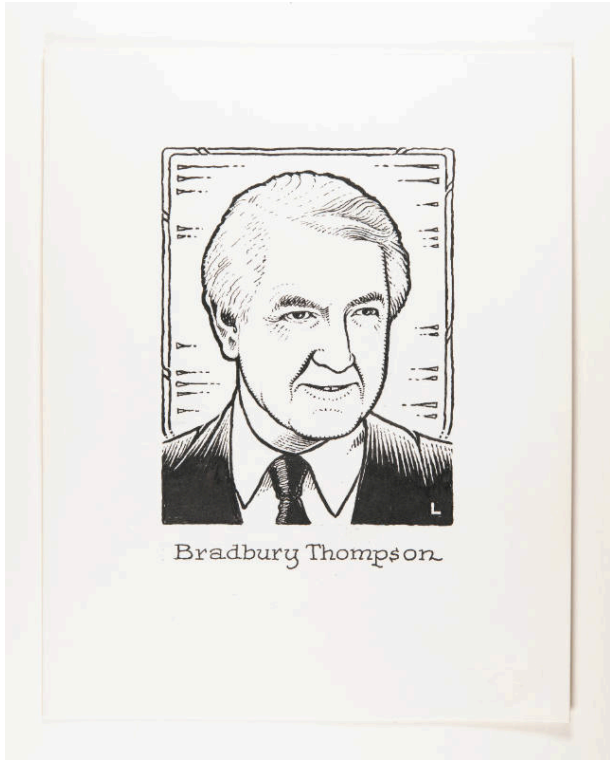

Basic Detail Report

Bradbury Thompson (portrait)

Portfolio

Great Names in Printing

Date

mid 20th century

Primary Maker

Herschel C. Logan

Medium

Ink with correction fluid on paper

Dimensions

IMAGE: 5 1/8 x 3 3/4 in. (130.2 x 95.2 mm) SHEET: 8 1/4 x 6 3/4 in. (209.5 x 171.4 mm)

Credit Line

KSU, Marianna Kistler Beach Museum of Art, gift of Peggy