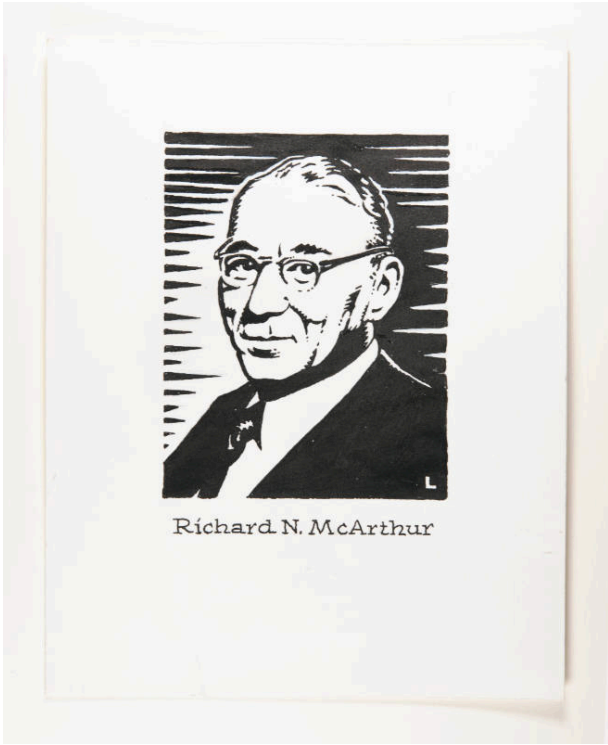

Basic Detail Report

Richard N. McArthur

Portfolio

Great Names in Printing

Date

mid 20th century

Primary Maker

Herschel C. Logan

Medium

Ink with correction fluid on paper

Dimensions

IMAGE: 5 1/8 x 3 3/4 in. (130.2 x 95.2 mm) SHEET: 8 1/4 x 6 3/4 in. (209.5 x 171.4 mm)

Credit Line

KSU, Marianna Kistler Beach Museum of Art, gift of Peggy L. Sondergard & Samuel H. Logan