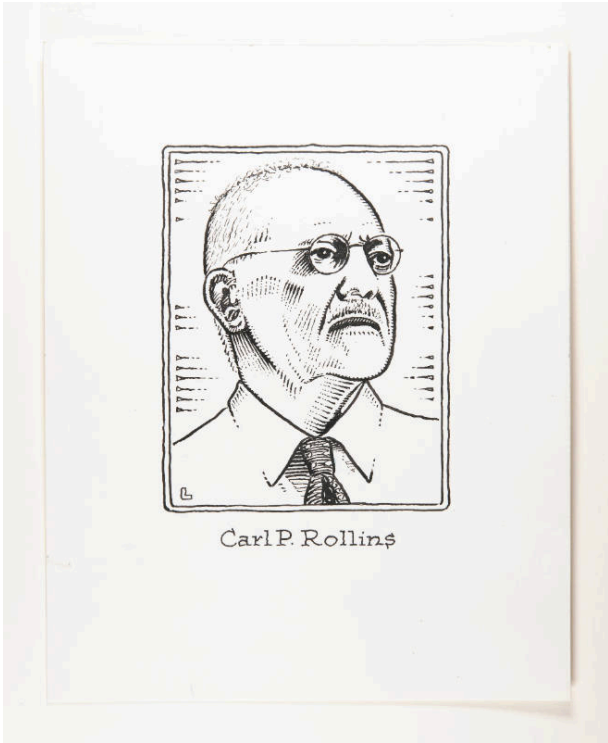

Basic Detail Report

Carl P. Rollins

Portfolio

Great Names in Printing

Date

mid 20th century

Primary Maker

Herschel C. Logan

Medium

Ink with correction fluid on paper

Dimensions

IMAGE: 5 1/8 x 3 3/4 in. (130.2 x 95.2 mm) SHEET: 8 1/4 x 6 3/4 in. (209.5 x 171.4 mm)

Credit Line

KSU, Marianna Kistler Beach Museum of Art, gift of Peggy L. Sondergard & Samuel H. Logan