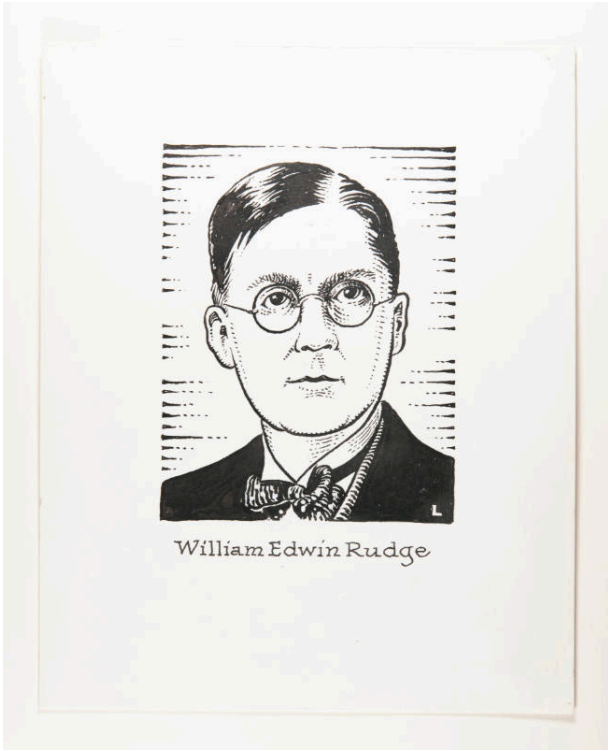

Basic Detail Report

William Edwin Rudge

Portfolio

Great Names in Printing

Date

mid 20th century

Primary Maker

Herschel C. Logan

Medium

Ink with correction fluid on paper

Dimensions

IMAGE: 5 1/8 x 3 3/4 in. (130.2 x 95.2 mm) SHEET: 8 1/4 x 6 3/4 in. (209.5 x 171.4 mm)

Credit Line

KSU, Marianna Kistler Beach Museum of Art, gift of Peggy L. Sondergard & Samuel H. Logan