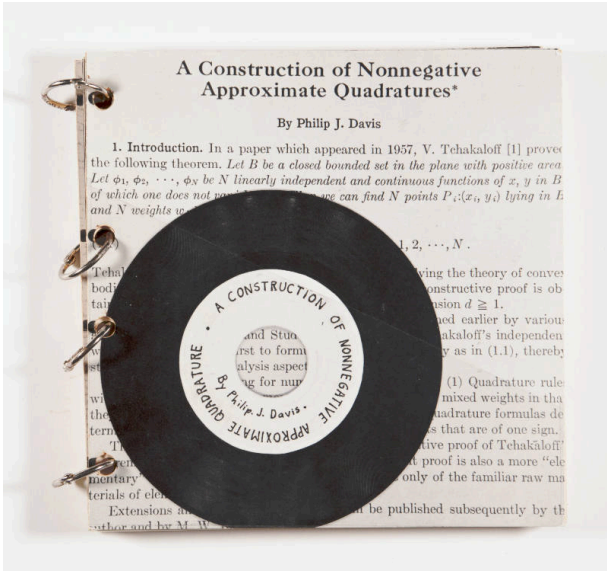

# Basic Detail Report

---

## A Construction of Nonnegative Approximate Quadratures

### Dimensions

H x W x D (BOOK): 7 1/8 x 7 3/16 x 9/16 in. (181 x 182.6 x 14.3 mm) SHEET (PAGE): 7 1/8 x 7 3/16 in. (181 x 182.6 mm)