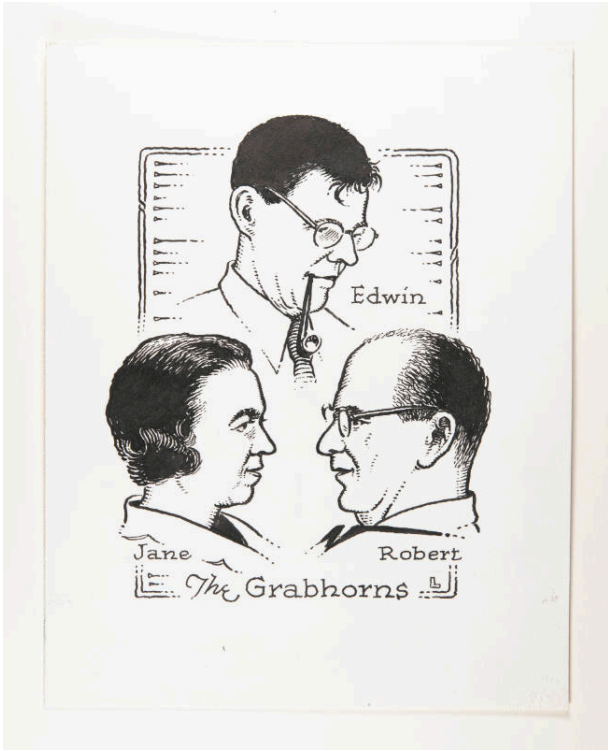

Basic Detail Report

The Grabhorns

Portfolio

Great Names in Printing

Date

mid 20th century

Primary Maker

Herschel C. Logan

Medium

Ink with correction fluid on paper

Dimensions

IMAGE: 5 1/8 x 3 3/4 in. (130.2 x 95.2 mm) SHEET: 8 1/4 x 6 3/4 in. (209.5 x 171.4 mm)

Credit Line

KSU, Marianna Kistler Beach Museum of Art, gift of Peggy L. Sondergard & Samuel H. Logan