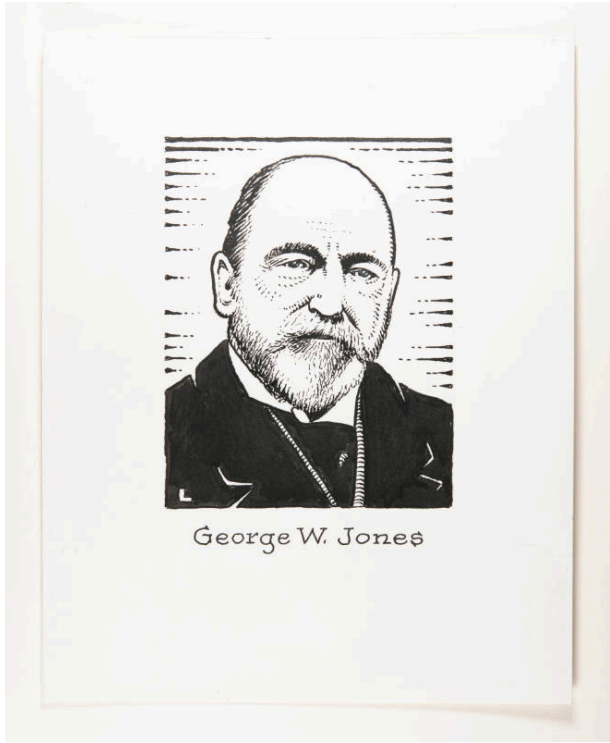

Basic Detail Report

George W. Jones

Portfolio

Great Names in Printing

Date

mid 20th century

Primary Maker

Herschel C. Logan

Medium

Ink with correction fluid on paper

Dimensions

IMAGE: 5 1/8 x 3 3/4 in. (130.2 x 95.2 mm) SHEET: 8 1/4 x 6 3/4 in. (209.5 x 171.4 mm)

Credit Line

KSU, Marianna Kistler Beach Museum of Art, gift of Peggy L. Sondergard & Samuel H. Logan