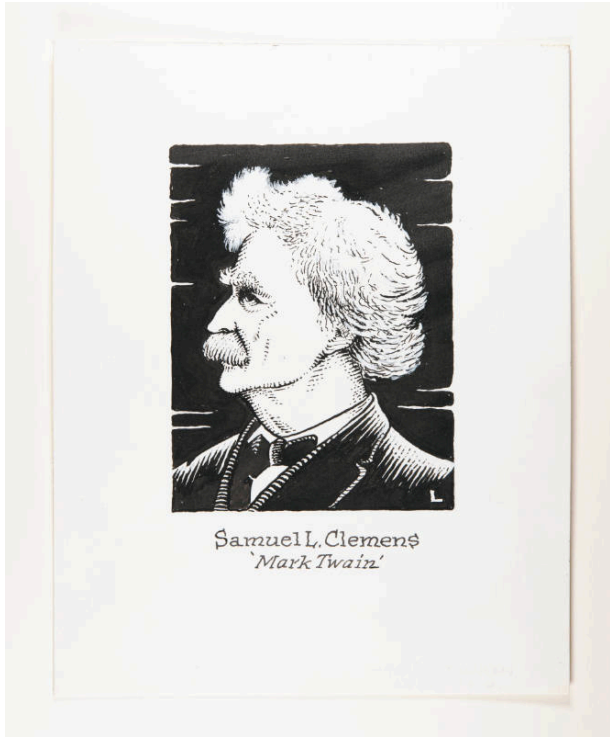

Basic Detail Report

Samuel L. Clemens

Portfolio

Great Names in Printing

Date

mid 20th century

Primary Maker

Herschel C. Logan

Medium

Ink with correction fluid on paper

Dimensions

IMAGE: 5 1/8 x 3 3/4 in. (130.2 x 95.2 mm) SHEET: 8 1/4 x 6 3/4 in. (209.5 x 171.4 mm)

Credit Line

KSU, Marianna Kistler Beach Museum of Art, gift of Peggy L. Sondergard & Samuel H. Logan