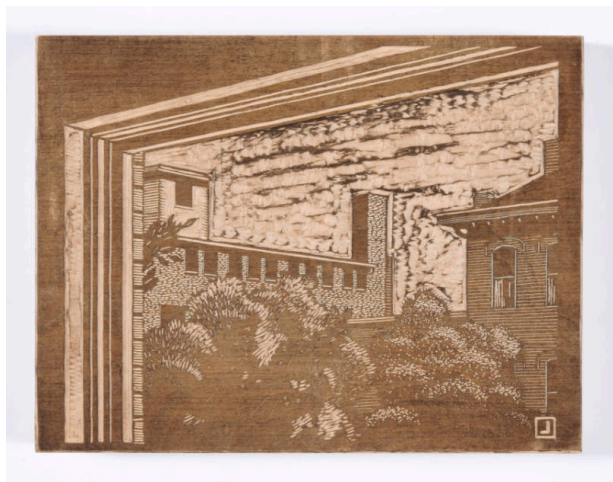

Basic Detail Report

Buildings Through Window

Date

mid 20th century

Primary Maker

Herschel C. Logan

Medium

Woodcut block

Dimensions

5 3/4 x 7 9/16 x 15/16 in. 146 x 191 x 23 mm

Credit Line

KSU, Marianna Kistler Beach Museum of Art, gift of Peggy L. Sondergard & Samuel H. Logan

Object number

2018.136