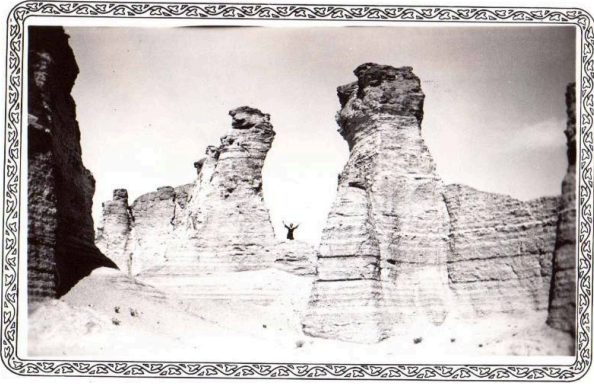

Basic Detail Report

Monument Rocks, Gove County, Kansas

Date

ca. 1937

Primary Maker

Margaret Evelyn Whittemore

Medium

Gelatin silver print

Dimensions

IMAGE/SHEET: 3 3/16 x 4 7/8 in. (81 x 123.8 mm)

Credit Line

KSU, Marianna Kistler Beach Museum of Art, Kansas Printmakers Fund

Object number

CM29.2018