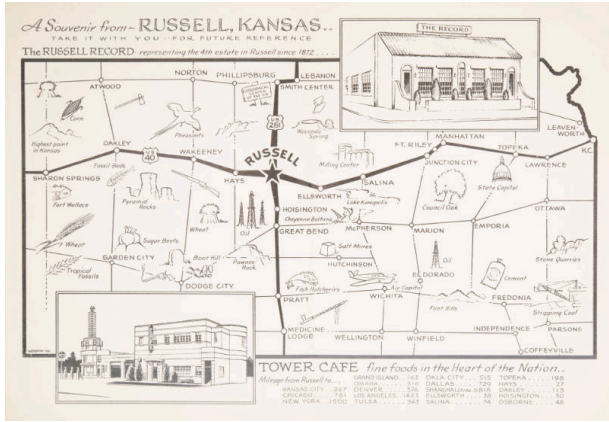

Basic Detail Report

A Souvenir from Russell, Kansas

Date

ca. 1955

Primary Maker

Herschel C. Logan

Medium

Lithograph (aluminum plate) on paper

Dimensions

IMAGE: 8 5/8 x 12 15/16 in. (219.1 x 328.6 mm) SHEET: 9 3/4 x 13 3/4 in. (247.7 x 349.2 mm)

Credit Line

KSU, Marianna Kistler Beach Museum of Art

Object number

CM67.2019