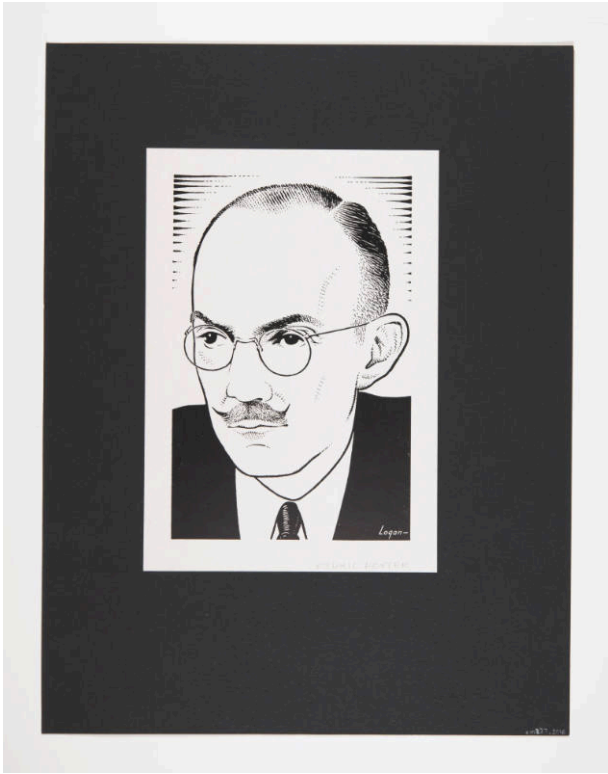

Basic Detail Report

Arthur D. Hertzler (recto) and Cedric Foster (verso)

Date

ca. 1930

Primary Maker

Herschel C. Logan

Medium

Lithograph on paper adhered to thick black paper

Dimensions

IMAGE/SHEET (RECTO): 8 1/4 x 6 in. IMAGE/SHEET (RECTO): 211 x 152 mm IMAGE (VERSO): 6 7/8 x 4 1/2 in. IMAGE (VERSO): 174 x 119 mm SHEET (VERSO): 8 15/16 x 5 1/2 in. SHEET (VERSO): 201 x 140 mm SECONDARY SUPPORT: 13 x 10 in. SECONDARY SUPPORT: 201 x 140