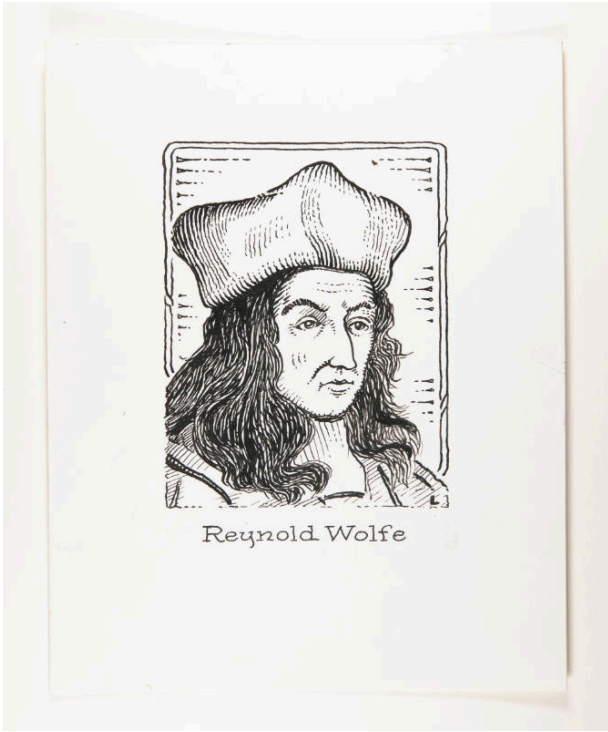

Basic Detail Report

Reynold Wolfe

Portfolio

Great Names in Printing

Date

mid 20th century

Primary Maker

Herschel C. Logan

Medium

Ink with correction fluid on paper

Dimensions

IMAGE: 5 1/8 x 3 3/4 in. (130.2 x 95.2 mm) SHEET: 8 1/4 x 6 3/4 in. (209.5 x 171.4 mm)

Credit Line

KSU, Marianna Kistler Beach Museum of Art, gift of Peggy L. Sondergard & Samuel H. Logan