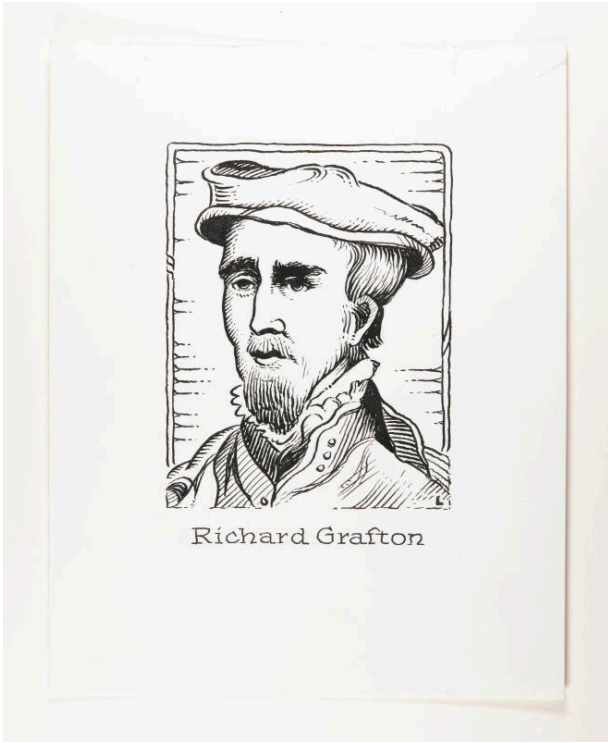

Basic Detail Report

Richard Grafton

Portfolio

Great Names in Printing

Date

mid 20th century

Primary Maker

Herschel C. Logan

Medium

Ink with correction fluid on paper

Dimensions

IMAGE: 5 1/8 x 3 3/4 in. (130.2 x 95.2 mm) SHEET: 8 1/4 x 6 3/4 in. (209.5 x 171.4 mm)

Credit Line

KSU, Marianna Kistler Beach Museum of Art, gift of Peggy L. Sondergard & Samuel H. Logan