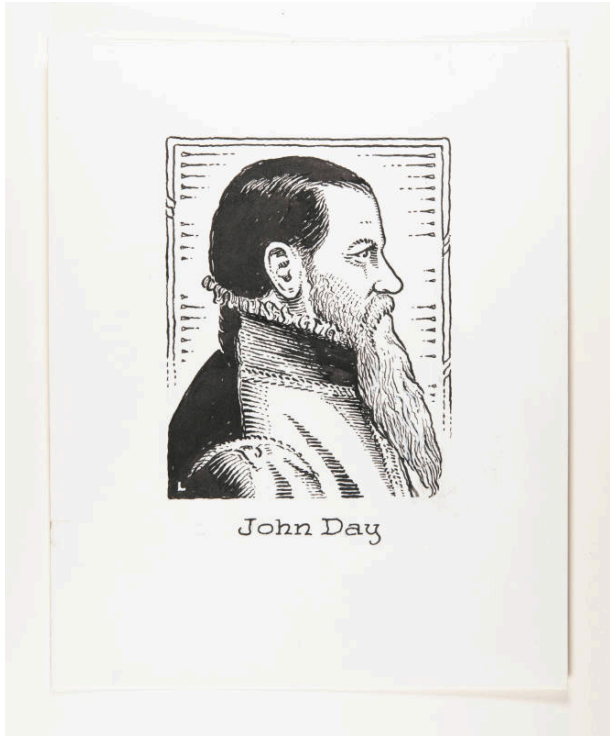

Basic Detail Report

John Day

Portfolio

Great Names in Printing

Date

mid 20th century

Primary Maker

Herschel C. Logan

Medium

Ink with correction fluid on paper

Dimensions

IMAGE: 5 1/8 x 3 3/4 in. (130.2 x 95.2 mm) SHEET: 8 1/4 x 6 3/4 in. (209.5 x 171.4 mm)

Credit Line

KSU, Marianna Kistler Beach Museum of Art, gift of Peggy L. Sondergard & Samuel H. Logan