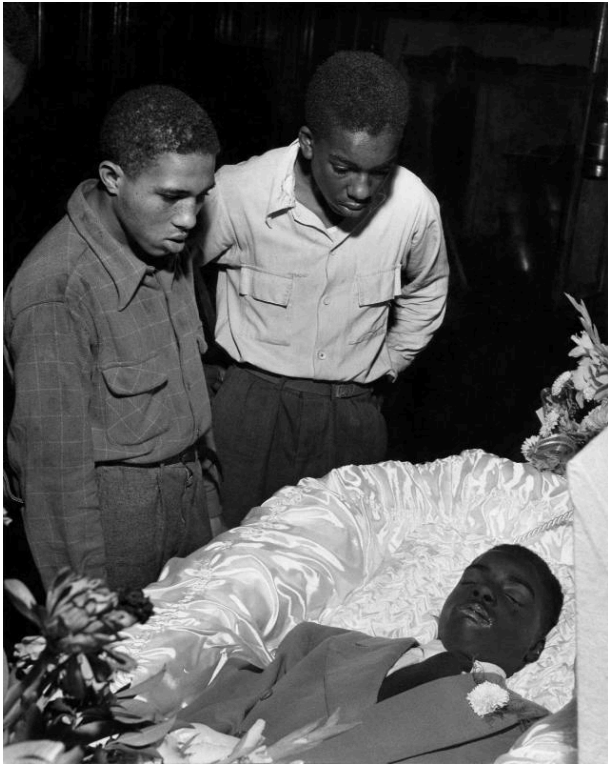

Basic Detail Report

In mortuary Red and Herbie Levy study wounds on face of Maurice Gaines, a buddy of theirs who was found dying one night on a Harlem sidewalk.

Portfolio

Harlem Gang Leader, LIFE Magazine, November 1, 1948

Dimensions

IMAGE: 21 x 16 3/4 in. (533.4 x 425.5 mm) SHEET: 24 x 20 in. (609.6 x 508 mm) FRAME: 29 x 23 in. (73.7 x 58.4 cm)

Credit Line

Kansas State University, Marianna Kistler Beach Museum of Art, gift of Gordon Parks and The Gordon Parks Foundation, 2017.399. Image courtesy of and copyright by The Gordon Parks Foundation.