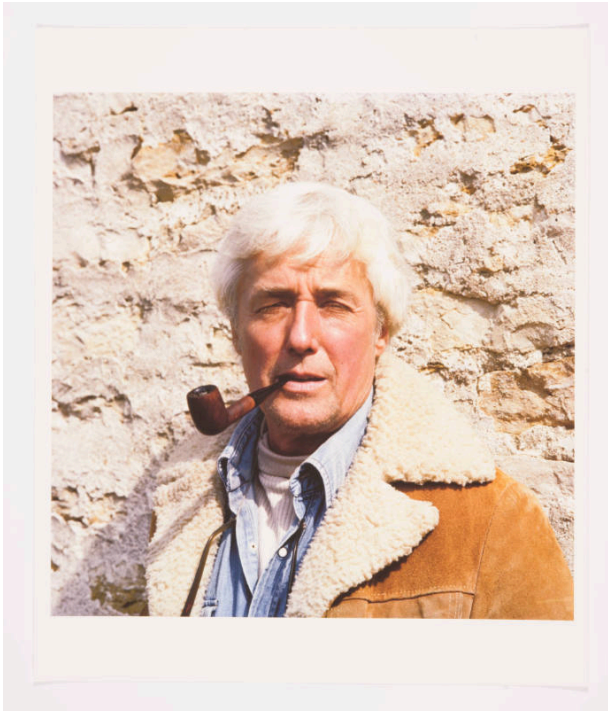

Basic Detail Report

**Robert Sudlow (painting professor,
University of Kansas), outside his home,
East 1050 Road, south of Lawrence,
Kansas, February 26, 1983**

Date

February 26, 1983, printed 2011

Primary Maker

George M. Kren

Medium

Inkjet print on paper

Dimensions

IMAGE: 15 15/16 x 15 15/16 in. (404.8 x 404.8 mm)

SHEET: 19 15/16 x 16 7/8 in. (506.4 x 428.6 mm)

Credit Line

KSU, Marianna Kistler Beach Museum of Art, gift of Margo Kren