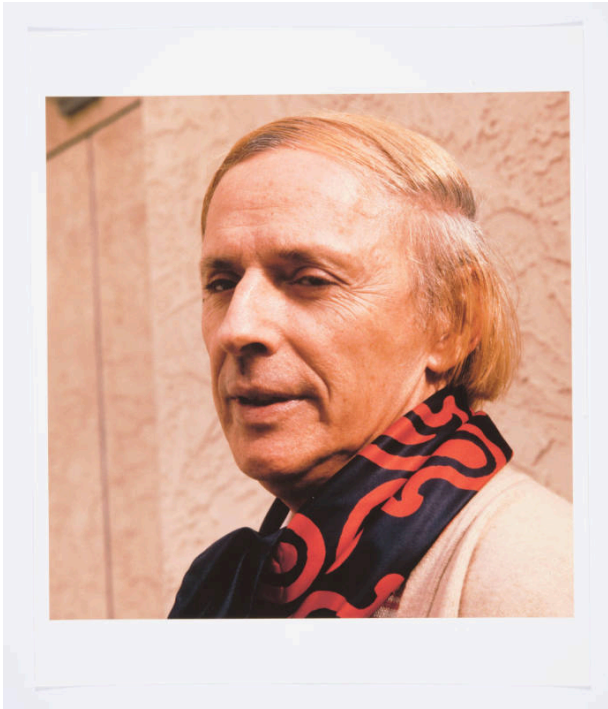

# Basic Detail Report

---

**Robert Bailey (painting professor and director, Greenlease Art Gallery, Rockhurst University), outside the gallery, Kansas City, Missouri, October 17, 1980**

**Date**

October 17, 1980, printed 2011

**Primary Maker**

George M. Kren

**Medium**

Inkjet print on paper

**Dimensions**

IMAGE: 16 1/16 x 16 1/16 in. (408 x 408 mm) SHEET: 20 x 17 in. (508 x 431.8 mm)

**Credit Line**

KSU, Marianna Kistler Beach Museum of Art, gift of Margo Kren