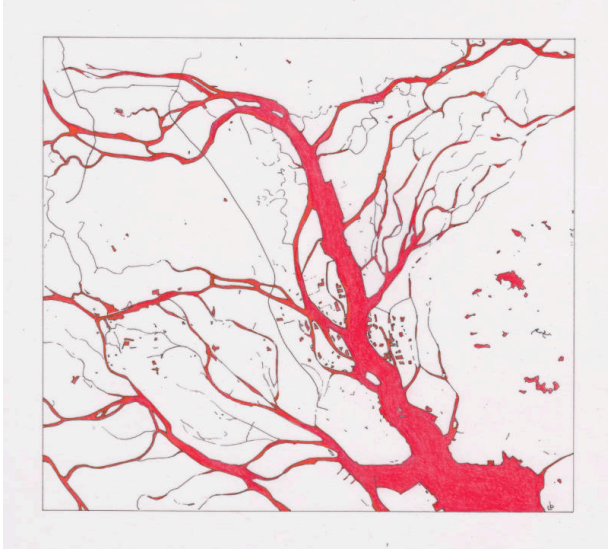

Basic Detail Report

IMAGE/SHEET: 9 x 9 in. (228.6 x 228.6 mm)

Credit Line

KSU, Marianna Kistler Beach Museum of Art

Object number

2016.71.67

Pearl River/ Zhujiang River

Portfolio

Waterplaces

Date

2012 - 2015

Primary Maker

Lynn Benson

Medium

Colored pencil and ink on paper vellum

Dimensions