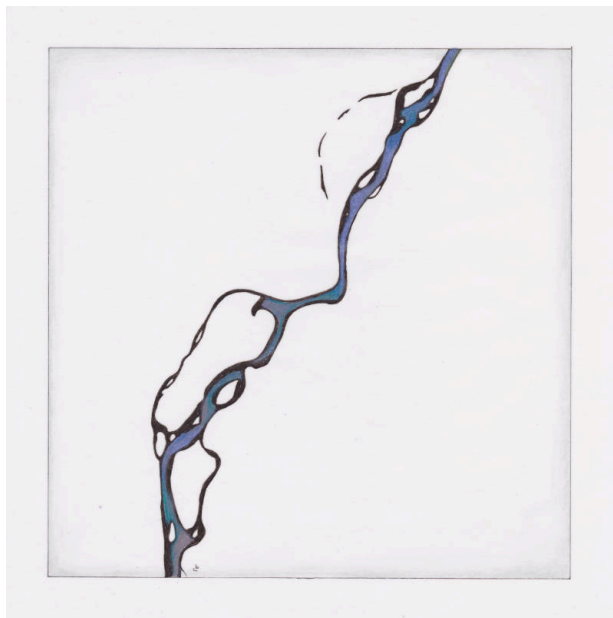

Basic Detail Report

Yellowstone River

Portfolio

Waterplaces

Date

2012 - 2015

Primary Maker

Lynn Benson

Medium

Ink and colored pencil on paper vellum

Dimensions

IMAGE/SHEET: 9 x 9 in. (228.6 x 228.6 mm)

Credit Line

KSU, Marianna Kistler Beach Museum of Art

Object number

2016.71.2