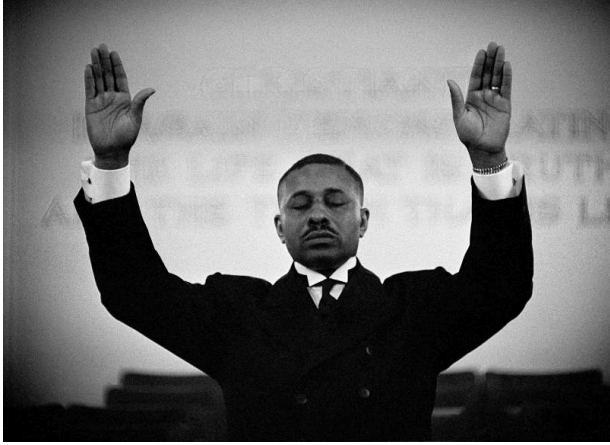

Basic Detail Report

Pastor Ledbetter, from the series Metropolitan Baptist Church

Portfolio

Metropolitan Baptist Church, 1953 (unpublished LIFE Magazine essay)

Date

1953, printed 2017

Primary Maker

Gordon Roger Alexander Buchanan Parks

Medium

Gelatin silver print

com.gallerysystems.emuseum.core.entities.Geography@f14

Dimensions

IMAGE: 15 1/4 x 21 in. (387.4 x 533.4 mm) SHEET: 20 x 24 in. (508 x 609.6 mm) FRAME: 23 x 29 in. (58.4 x 73.7 cm)