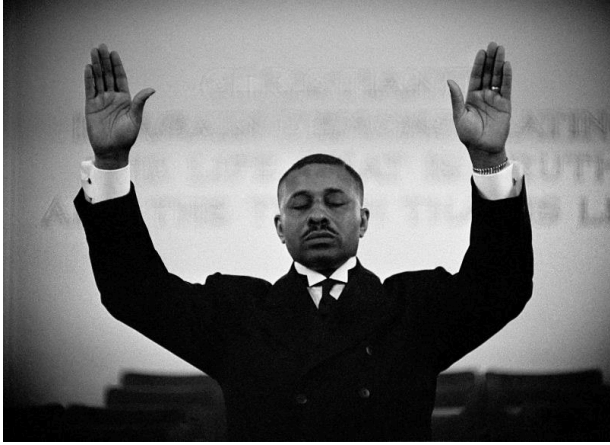

## **Pastor Ledbetter, from the series Metropolitan Baptist Church**