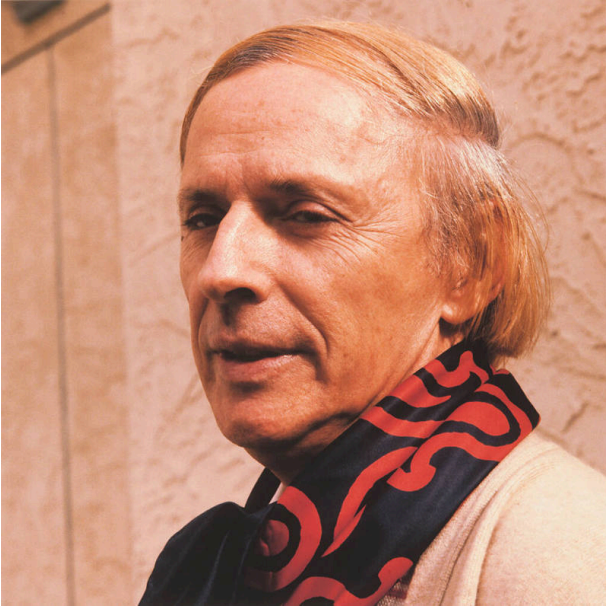

Basic Detail Report

Robert Bailey (painting professor and director, Greenlease Art Gallery, Rockhurst University), outside the gallery, Kansas City, Missouri, October 17, 1980

Date

October 17, 1980, printed 2011

Primary Maker

George M. Kren

Medium

Inkjet print on paper

Dimensions

IMAGE: 16 1/16 x 16 1/16 in. (408 x 408 mm) SHEET: 20 x 17 in. (508 x 431.8 mm)

Credit Line

KSU, Marianna Kistler Beach Museum of Art, gift of Margo Kren