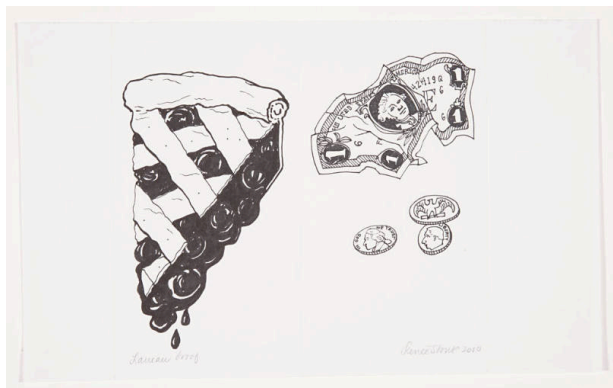

Basic Detail Report

Laveau (Pie and Money)

Date

2000

Primary Maker

Renée Stout

Medium

Marker on paper

Dimensions

IMAGE: 7 x 8 9/16 in. (177.8 x 217.5 mm) SHEET: 8 9/16 x 14 in. (217.5 x 355.6 mm)

Credit Line

KSU, Marianna Kistler Beach Museum of Art, gift of Zanatta Editions

Object number

2004.358a