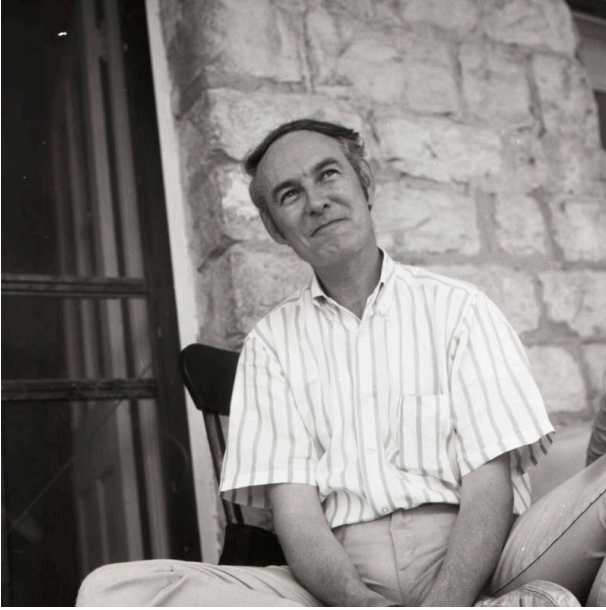

Basic Detail Report

John O'Shea (printmaking professor, Kansas State University), outside art department, Kansas State University, Manhattan, February 13, 1977

Date

February 13, 1977

Primary Maker

George M. Kren

Medium

Gelatin silver negative

Dimensions

IMAGE: 2 1/4 x 2 1/4 in. (57.1 x 57.1 mm) SHEET: 2 3/8 x 2 3/8 in. (60.3 x 60.3 mm)

Credit Line

KSU, Marianna Kistler Beach Museum of Art, gift of Margo Kren

Object number