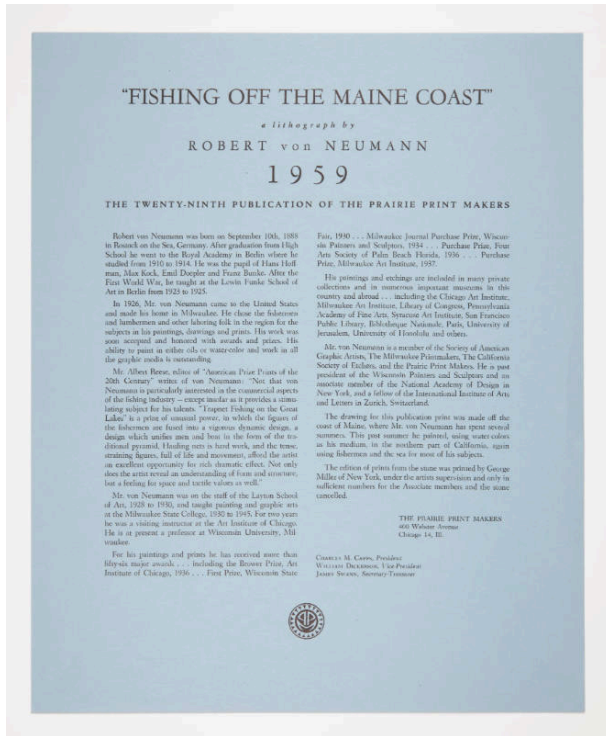

Basic Detail Report

"Fishing off the Maine Coast"

Date

1959

Primary Maker

Prairie Print Makers

Medium

Lithograph on color paper

Dimensions

FOLDED: 12 5/8 x 10 1/4 in. (320.7 x 260.4 mm)

Credit Line

KSU, Marianna Kistler Beach Museum of Art

Object number

CM135.2015