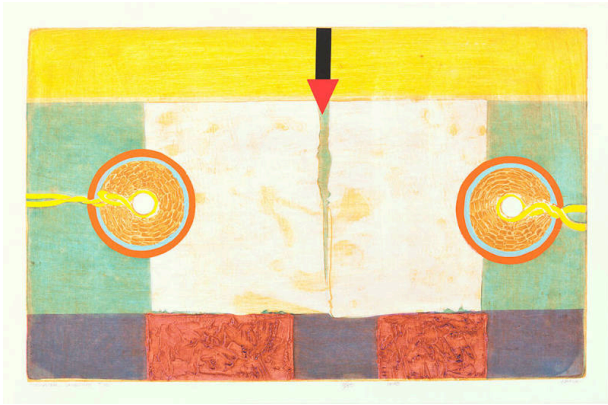

Basic Detail Report

Computer Landscape #10

Date

published 1970

Primary Maker

George Nama

Edition

11/50

Medium

Color screenprint and intaglio on paper

Dimensions

IMAGE: 17 x 27 in. IMAGE: 431 x 685 mm SHEET: 19 1/4 x 29 1/4 in. SHEET: 489 x 743 mm FRAME: 28 3/4 x 32 3/4 x 1 1/2 in.

Credit Line

KSU, Marianna Kistler Beach Museum of Art

Object number

2014.435