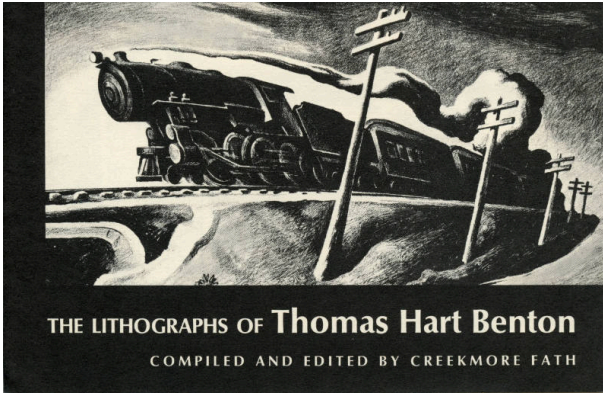

Basic Detail Report

Retrospective of the Lithographs of Thomas Hart Benton (order blank)

Date

1969

Primary Maker

Associated American Artists

Medium

Photomechanical lithograph on paper