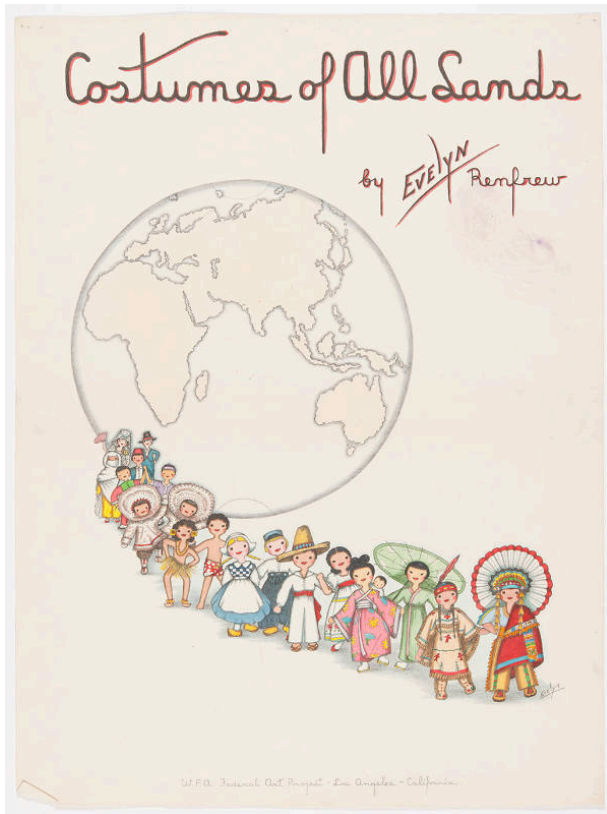

Basic Detail Report

/16 x 14 13/16 in. (506.4 x 376.3 mm)

Credit Line

KSU, Marianna Kistler Beach Museum of Art

Object number

2012.2

Title Page for the Portfolio "Costumes of All Lands", Folio I

Portfolio

Costumes of All Lands, Folio I

Date

ca. 1938

Primary Maker

Evelyn Renfrew

Medium

Lithograph with watercolor (hand coloring) on paper

com.gallerysystems.emuseum.core.entities.

Geography@e6b

Dimensions

IMAGE: 19 3/8 x 13 in. (492.1 x 330.2 mm) SHEET: 19 15