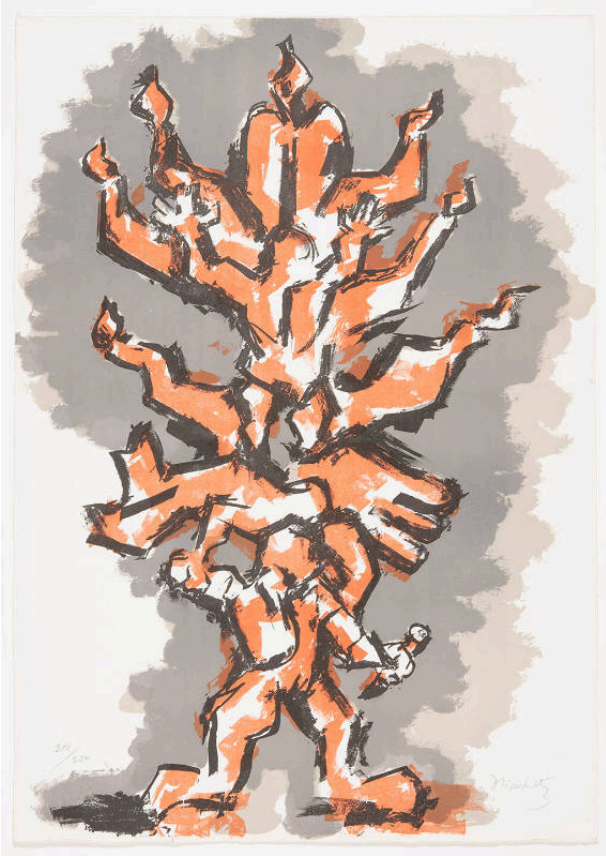

Basic Detail Report

2012.418

Tree of Life 2

Date

1972

Primary Maker

Jacques Lipchitz

Edition

201/250

Medium

Color lithograph on paper

Dimensions

IMAGE: 25 13/16 x 18 1/4 in. IMAGE: 655 x 463 mm

Credit Line

KSU, Marianna Kistler Beach Museum of Art, gift of Donald J. Mrozek and Scott Dorman

Object number