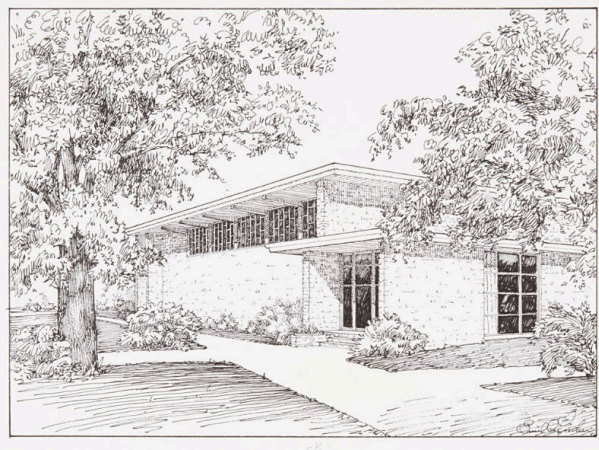

Basic Detail Report

Entrance-All-Faith and Memorial and Danforth Chapel

Date

ca. 1973

Primary Maker

Emil C. Fischer

Medium

Ink on paper

Dimensions

IMAGE: 8 x 11 in. (203.2 x 279.4 mm) SHEET: 11 x 14 in. (279.4 x 355.6 mm)

Credit Line

KSU, Marianna Kistler Beach Museum of Art

Object number

U37.2005