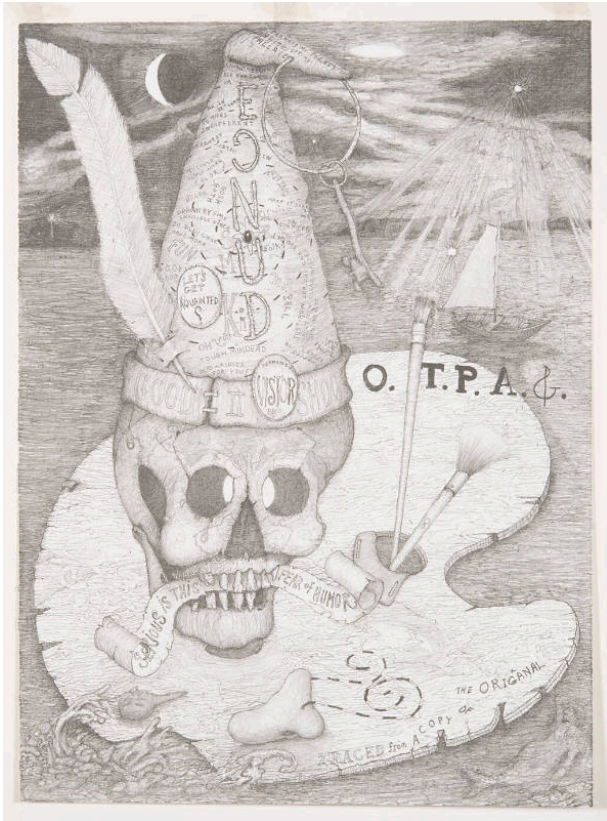

Basic Detail Report

1990.5

Spooky on the Line

Date

1979

Primary Maker

William T. Wiley

Edition

15/100

Medium

Lithograph on paper

Dimensions

IMAGE/SHEET: 30 x 22 in. IMAGE/SHEET: 762 x 559 mm

Credit Line

KSU, Marianna Kistler Beach Museum of Art, acquisition made possible with funds provided by the Friends of Art