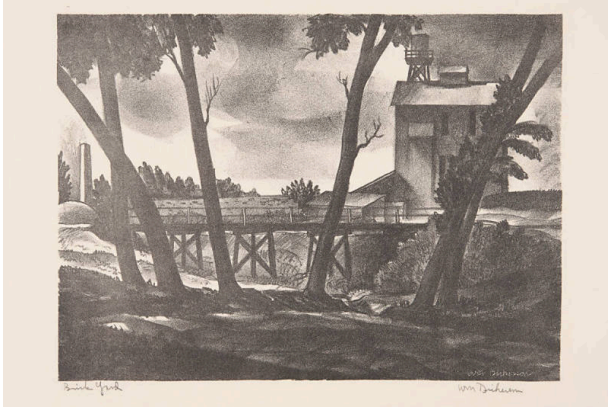

Basic Detail Report

Brick Yard (aka Trestle Bridge and Trees or Vinegar Works)

Date

1936

Primary Maker

William Judson Dickerson

Edition

edition of 25

Medium

Lithograph on paper

Dimensions

IMAGE: 8 x 10 7/8 in. (203.2 x 276.2 mm)

Credit Line

KSU, Marianna Kistler Beach Museum of Art, gift of the Works Progress Administration Federal Art Project

Object number